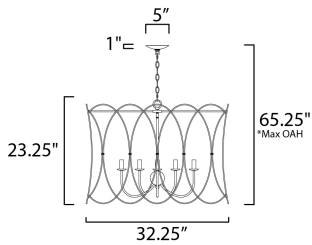

\*max overall height

**MEASUREMENTS**

- DIMENSION : 32.25" L x 32.25" W x 23.25" H
- MAX OAH : 65.25" OAH
- CANOPY : 5" W x 1" H x 5" L
- HANGING WEIGHT : 19.58 lb

**LAMPING**

- INPUT VOLTAGE : 120V
- BULB : 5 x 60W Incandescent E12 Candelabra , 300W Total
- BULB INCLUDED : (Not Included)
- DIMMABLE : Yes

**FINISHES OPTION**

-  Weathered White (WWT)

**MATERIAL**

Steel

**RATINGS**

ETLDry Location

**ADDITIONAL**

SLOPE: 90  
 OPERATING TEMPERATURE:  
 -20°C (-4°F), 40°C (104°F)